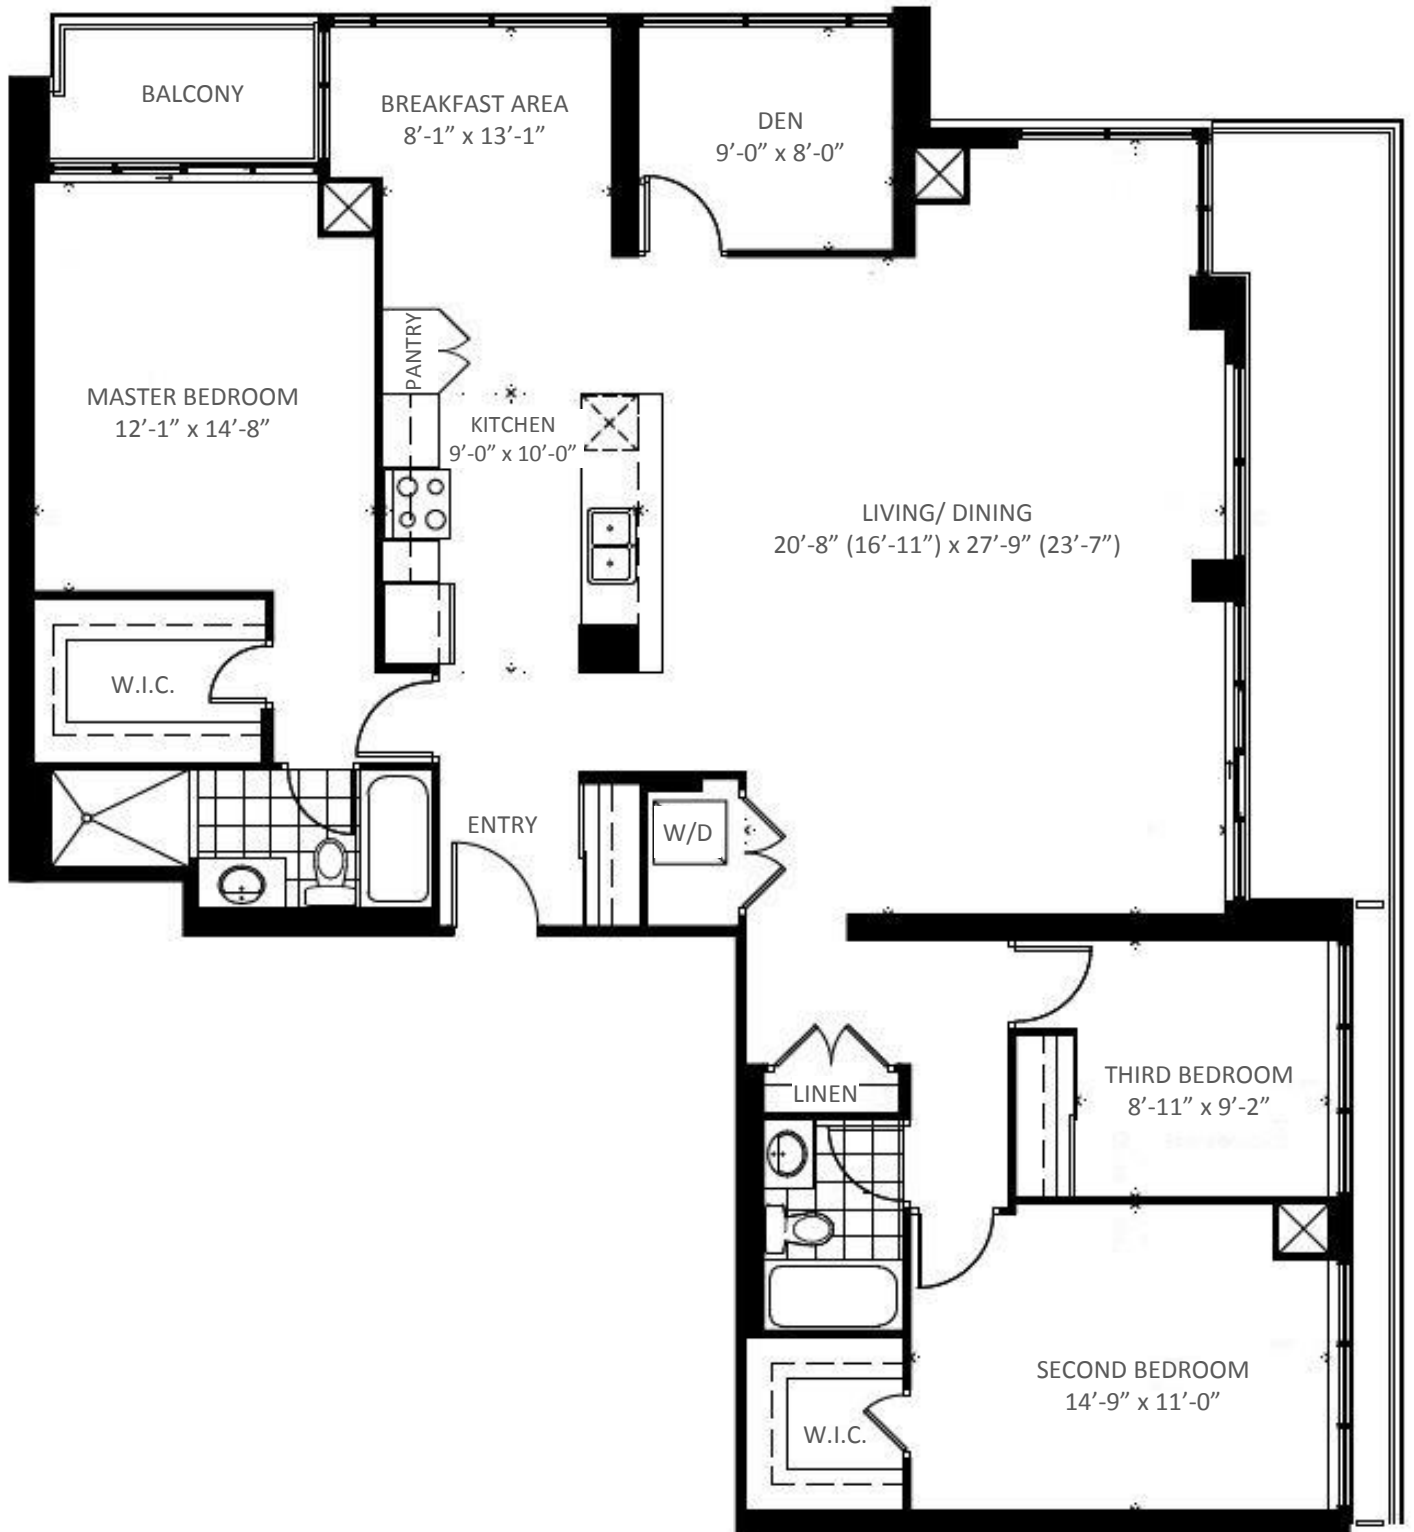

Crystal

TOWER 2
55 EGLINTON AVE. WEST

PENTHOUSE 02

3 BEDROOMS + DEN

Suite Area: 1,764 Sq.Ft.
Balcony Area: 236 Sq.ft.

Total Area: **2,000 Sq. Ft.**

Floors 22 - 24

EGLINTON AVE. WEST